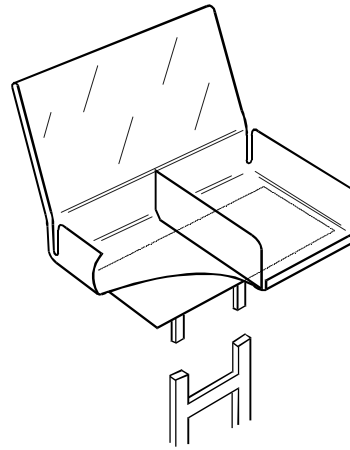

PD163
720mm Magazine gutter

PD164
850mm Magazine gutter

PD165
Gondola end unit

PD170
A5 brochure holder,
to suit poster system

PD171
Double catalogue holder

PD172
Clip-on shelf talker
to take 60x20 ticket

PD173
Clip-on holder
to take 40x60 ticket